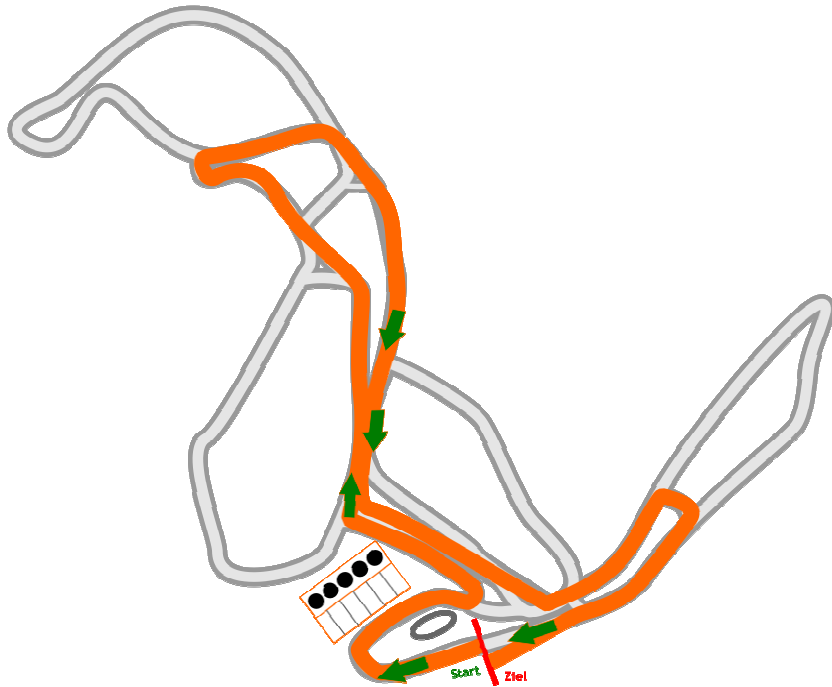

Streckenführung: Roller-ski Verfolgung Männer 12,5km [Tracks: Roller-ski Pursuit Men 12,5km]

Streckenprofil [Tracks Profil]

Round:	2356m
Cours length:	11780m
Competition Level:	World Championships
Height Difference (HD):	21m
Maximum Climb (MC):	12m
Total Climb (TC):	230m
Lowest point:	793m
Highest point:	814m