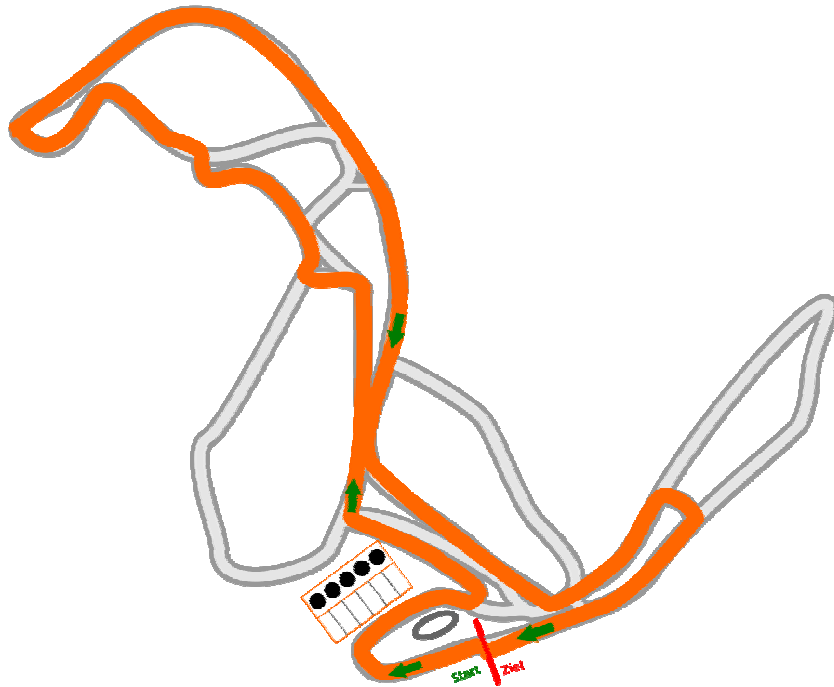

Streckenführung: Skiroller Sprint Herren 10km [Tracks: Roller-ski Sprint Men 10km]

Streckenprofil [Tracks Profil]

Round:	3300m
Cours length:	9900m
Competition Level:	World Championships
Height Difference (HD):	39m
Maximum Climb (MC):	17m
Total Climb (TC):	240m
Lowest point:	775m
Highest point:	814m