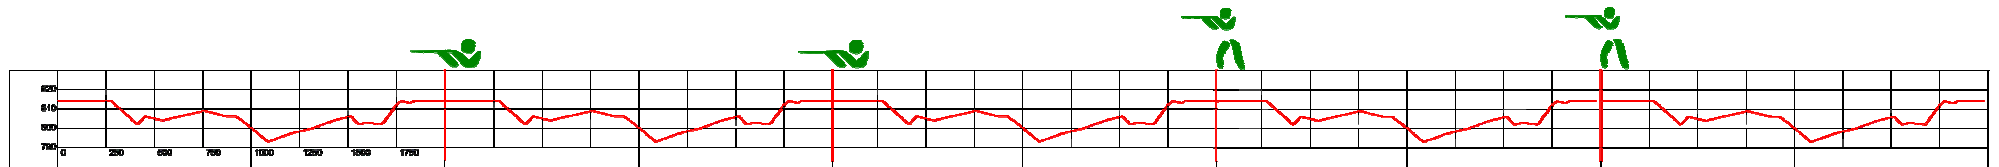

Streckenführung: Skiroller Verfolgung Frauen 10km [Tracks: Roller-ski Pursuit Woman 10km]

Streckenprofil [Tracks Profil]

Round:	1976m
Cours length:	9988m
Competition Level:	World Championships
Height Difference (HD):	21m
Maximum Climb (MC):	12m
Total Climb (TC):	180m
Lowest point:	793m
Highest point:	814m