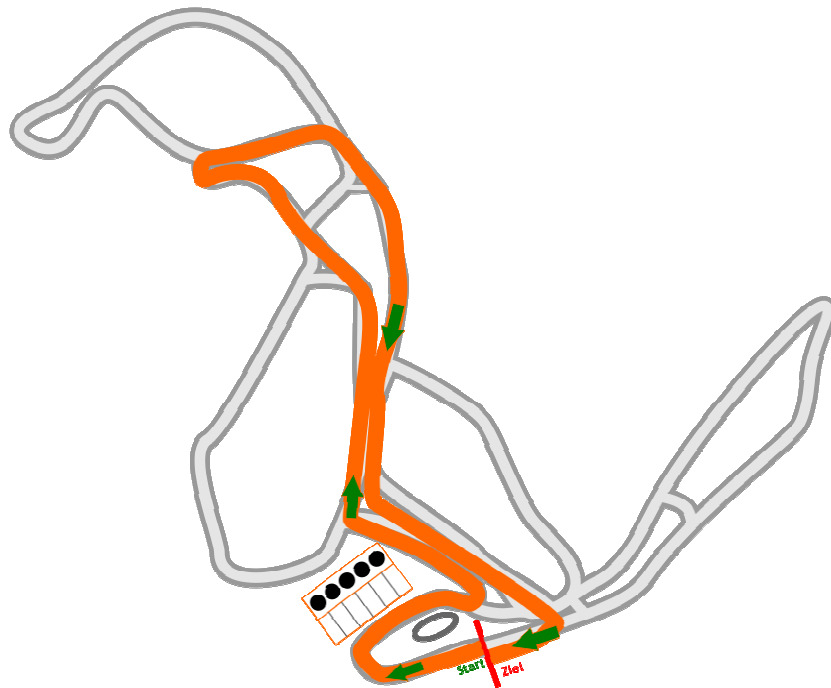

Streckenführung: Skiroller Verfolgung Frauen 10km [Tracks: Roller-ski Pursuit Woman 10km]

Streckenprofil [Tracks Profil]

Round:	1976m
Cours length:	9988m
Competition Level:	World Championships
Height Difference (HD):	21m
Maximum Climb (MC):	12m
Total Climb (TC):	180m
Lowest point:	793m
Highest point:	814m