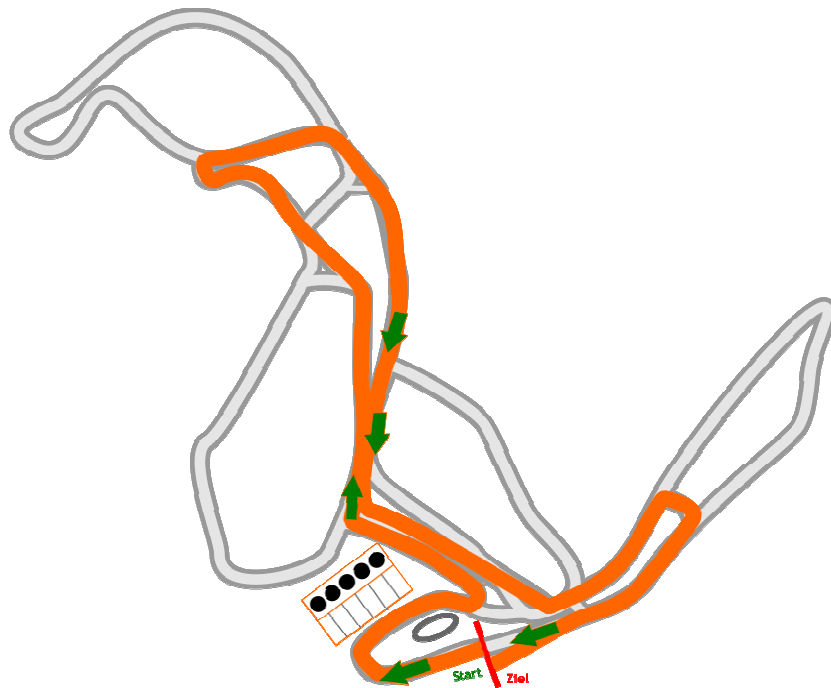

## Streckenführung: Skiroller Sprint Frauen 7,5km [Tracks: Roller-ski Sprint Woman 7,5km]

Streckenprofil [Tracks Profil]

Round:	2356m
Cours length:	7068m
Competition Level:	World Championships
Height Difference (HD):	21m
Maximum Climb (MC):	12m
Total Climb (TC):	138m
Lowest point:	793m
Highest point:	814m