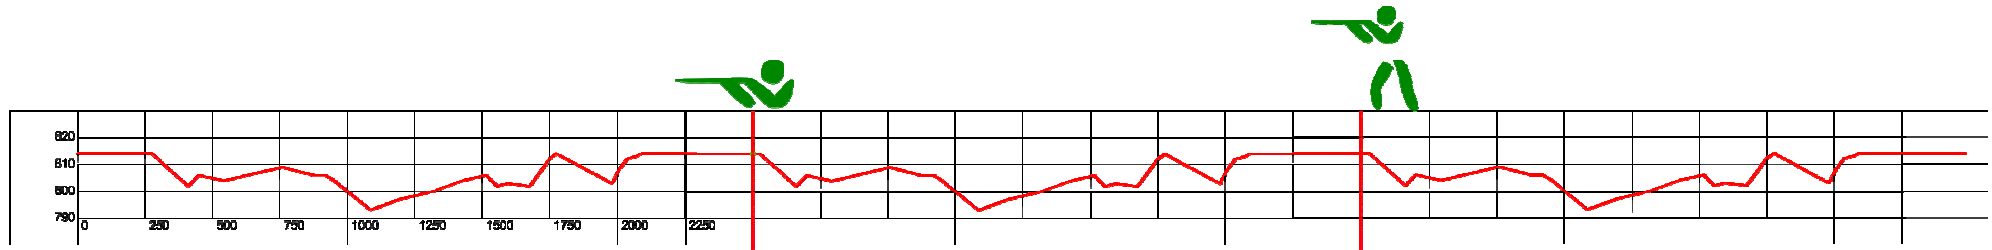

## Streckenführung: Skiroller Sprint Frauen 7,5km [Tracks: Roller-ski Sprint Woman 7,5km]

Streckenprofil [Tracks Profil]

Round:	2356m
Cours length:	7068m
Competition Level:	World Championships
Height Difference (HD):	21m
Maximum Climb (MC):	12m
Total Climb (TC):	138m
Lowest point:	793m
Highest point:	814m