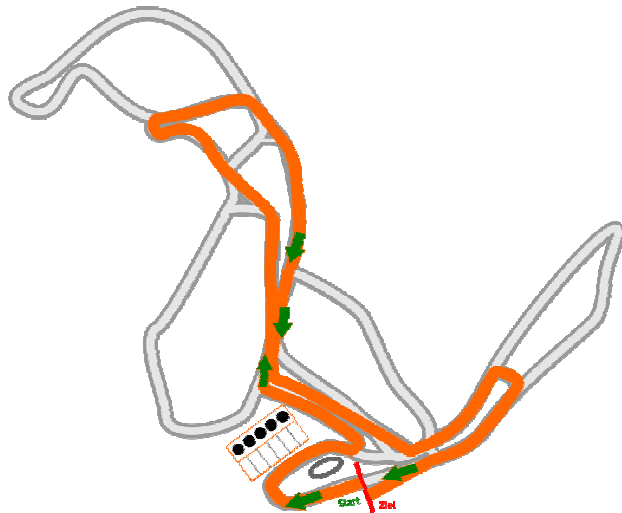

Streckenführung: Mixed-Staffel Skiroller F 2x6km + M 2x7,5km

[Tracks: Mix-Relay Roller-Ski W 2x6km + M 2x7,5km]

Streckenprofil [Tracks Profil]

Männer [Men]

Round:	2356m
Cours length:	7068m
Competition Level:	World Championships
Height Difference (HD):	21m
Maximum Climb (MC):	12m
Total Climb (TC):	138m
Lowest point:	793m
Highest point:	814m

Frauen [Woman]

Round:	1976m
Cours length:	5928m
Competition Level:	World Championships
Height Difference (HD):	21m
Maximum Climb (MC):	12m
Total Climb (TC):	108m
Lowest point:	793m
Highest point:	814m