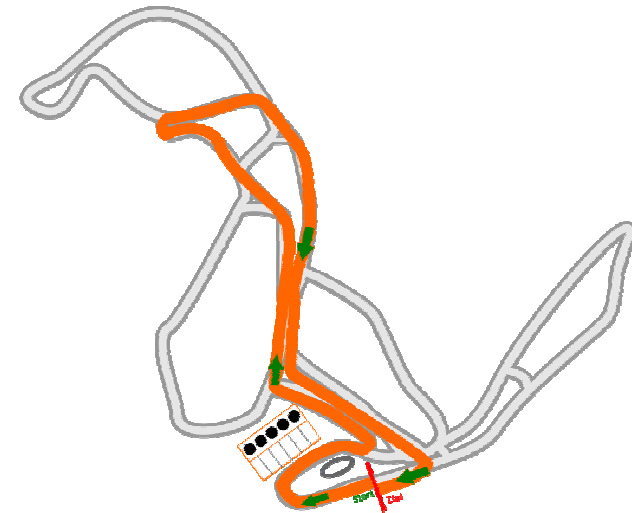

Streckenführung: Mixed-Staffel Skiroller F 2x6km + M 2x7,5km

[Tracks: Mix-Relay Roller-Ski W 2x6km + M 2x7,5km]

Streckenprofil [Tracks Profil]

Männer [Men]

Round:	2356m
Cours length:	7068m
Competition Level:	World Championships
Height Difference (HD):	21m
Maximum Climb (MC):	12m
Total Climb (TC):	138m
Lowest point:	793m
Highest point:	814m

Frauen [Woman]

Round:	1976m
Cours length:	5928m
Competition Level:	World Championships
Height Difference (HD):	21m
Maximum Climb (MC):	12m
Total Climb (TC):	108m
Lowest point:	793m
Highest point:	814m