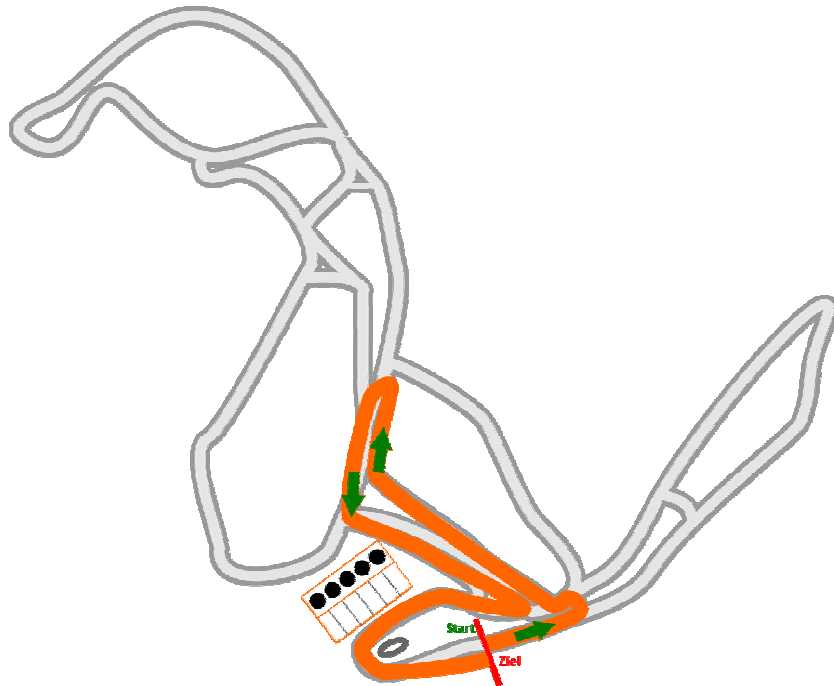

Streckenführung: Cross Verfolgung Herren 6km [Tracks: Cross Pursuit Men 6km]

Streckenprofil [Tracks Profil]

Round:	1223m
Cours length:	6115m
Competition Level:	World Championships
Height Difference (HD):	18m
Maximum Climb (MC):	12m
Total Climb (TC):	125m
Lowest point:	796m
Highest point:	814m