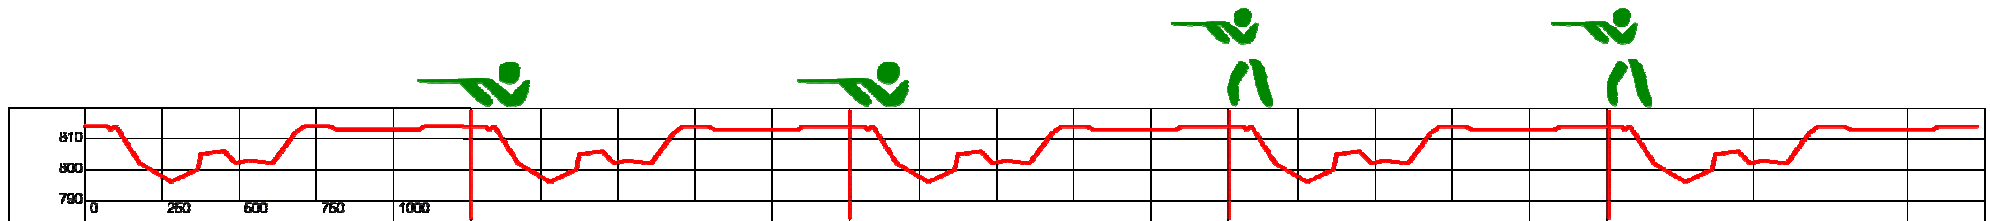

Streckenführung: Cross Verfolgung Herren 6km [Tracks: Cross Pursuit Men 6km]

Streckenprofil [Tracks Profil]

Round:	1223m
Cours length:	6115m
Competition Level:	World Championships
Height Difference (HD):	18m
Maximum Climb (MC):	12m
Total Climb (TC):	125m
Lowest point:	796m
Highest point:	814m