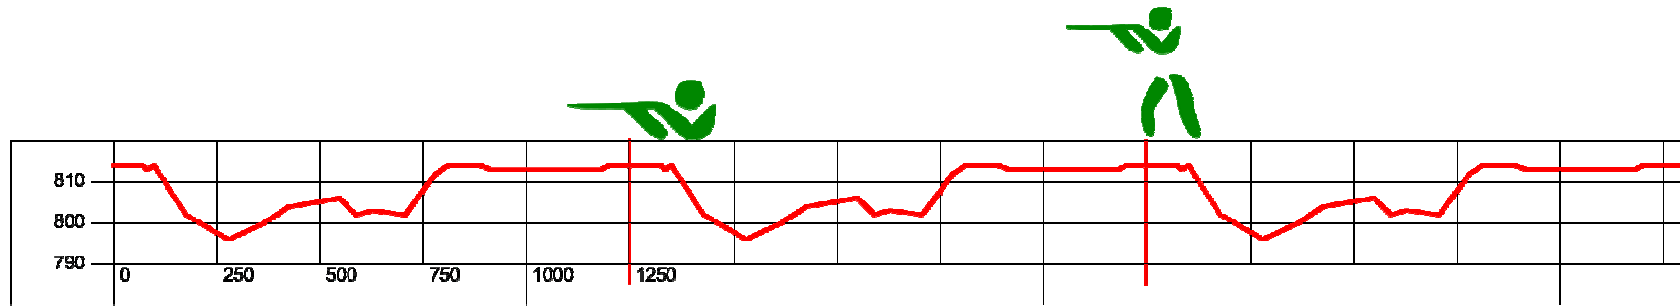

Streckenführung: Cross Sprint Herren 4km [Tracks: Cross Sprint Men 4km]

Streckenprofil [Tracks Profil]

Round:	1323m
Cours length:	3969m
Competition Level:	World Championships
Height Difference (HD):	18m
Maximum Climb (MC):	12m
Total Climb (TC):	75m
Lowest point:	796m
Highest point:	814m