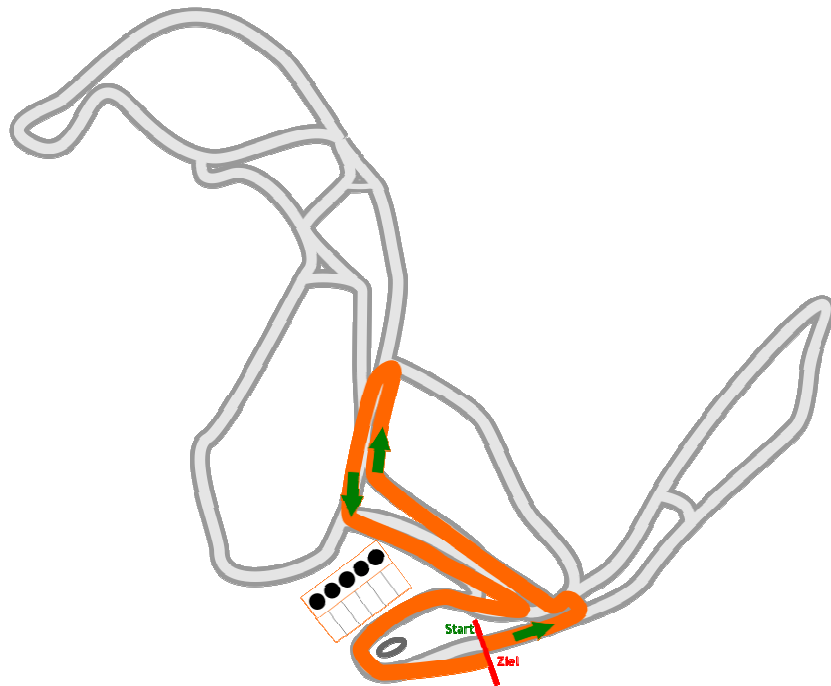

Streckenführung: Cross Sprint Herren 4km [Tracks: Cross Sprint Men 4km]

Streckenprofil [Tracks Profil]

Round:	1323m
Cours length:	3969m
Competition Level:	World Championships
Height Difference (HD):	18m
Maximum Climb (MC):	12m
Total Climb (TC):	75m
Lowest point:	796m
Highest point:	814m