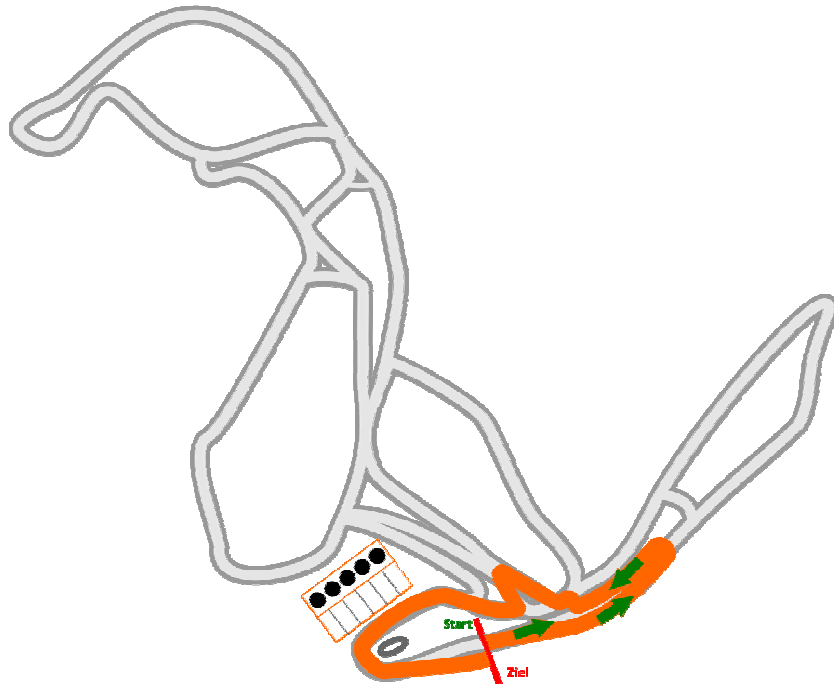

Streckenführung: Cross Verfolgung Frauen 5km [Tracks: Cross Pursuit Woman 5km]

Streckenprofil [Tracks Profil]

Round	1008m
Cours length:	5040m
Competition Level:	World Championships
Height Difference (HD):	12m
Maximum Climb (MC):	12m
Total Climb (TC):	60m
Lowest point:	802m
Highest point:	814m